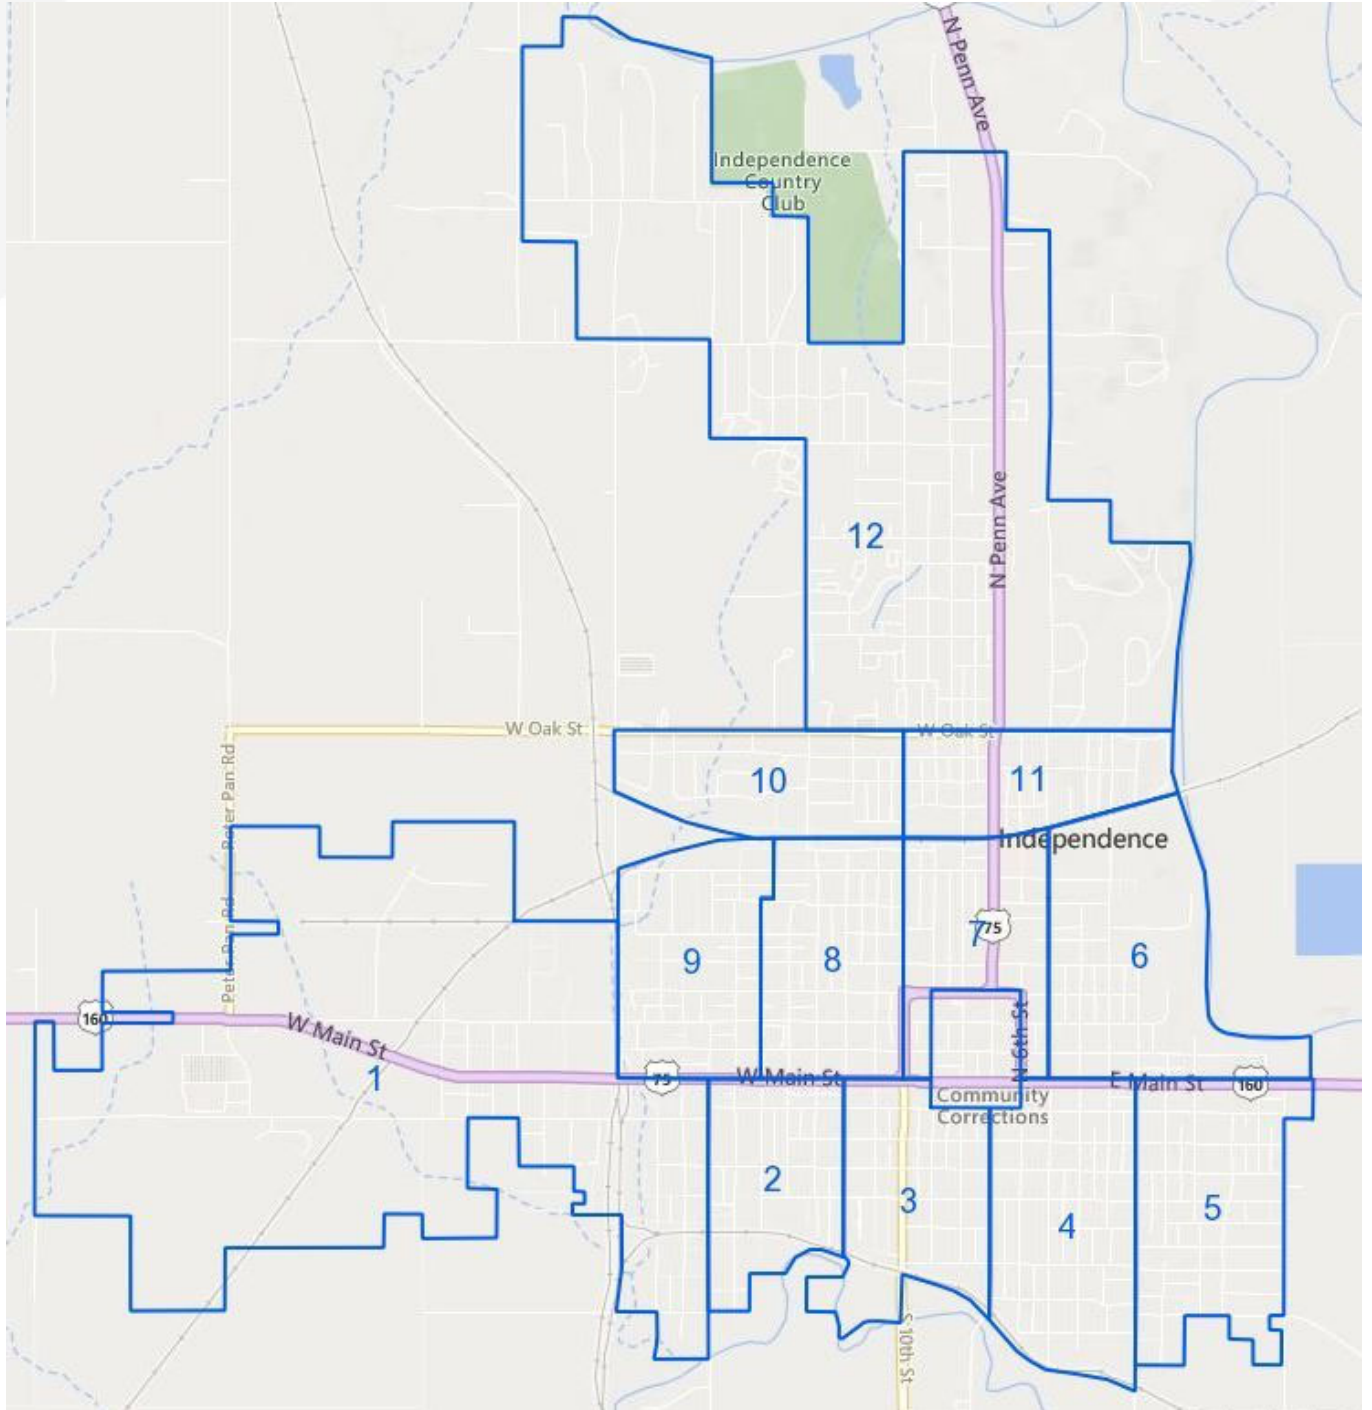

"Delivering Excellence"

Statement on Ice Storm Brush Pickup and Disposal

FOR IMMEDIATE RELEASE

October 28, 2020

CONTACT: David Cowan

(620)332-2528

davidc@independenceks.gov

The City of Independence has sustained a lot of tree damage from the ice storm on Tuesday. The City is asking the citizens to please do the following with the tree limbs to assist the City crews with clean-up:

- Please place all tree limbs in the grass area along the street curb in front of your house. Please do not place brush in the street. City crews will begin canvassing the city by starting in Area 1 (see corresponding map) and working through the entire City to Area 12. Please do not call City offices for brush and tree limb pickup. City crews will cover the entire city over the next couple of weeks and will provide periodic updates on the City Facebook page (@IndependenceKS) indicating what area they are working in.
- For residents who live inside the city limits and are able to haul their own brush, the brush dump will be open 8 a.m. to 2 p.m., today and tomorrow (October 28 and 29), Saturday, October 31, and Monday through Saturday, November 2-7. Only tree limbs and brush are allowed, and a City worker will be on site inspecting loads. The brush dump is located on County Road 4100, one-half mile south of CR 4000 (College Avenue).

"Delivering Excellence"

Area Map

STRATEGIC VISION: *Customer Service Excellence – Continuous Improvement – Teamwork*

"Delivering Excellence"

The brush dump is located on County Road 4100, ½ mile south of CR 4000 (College Avenue).